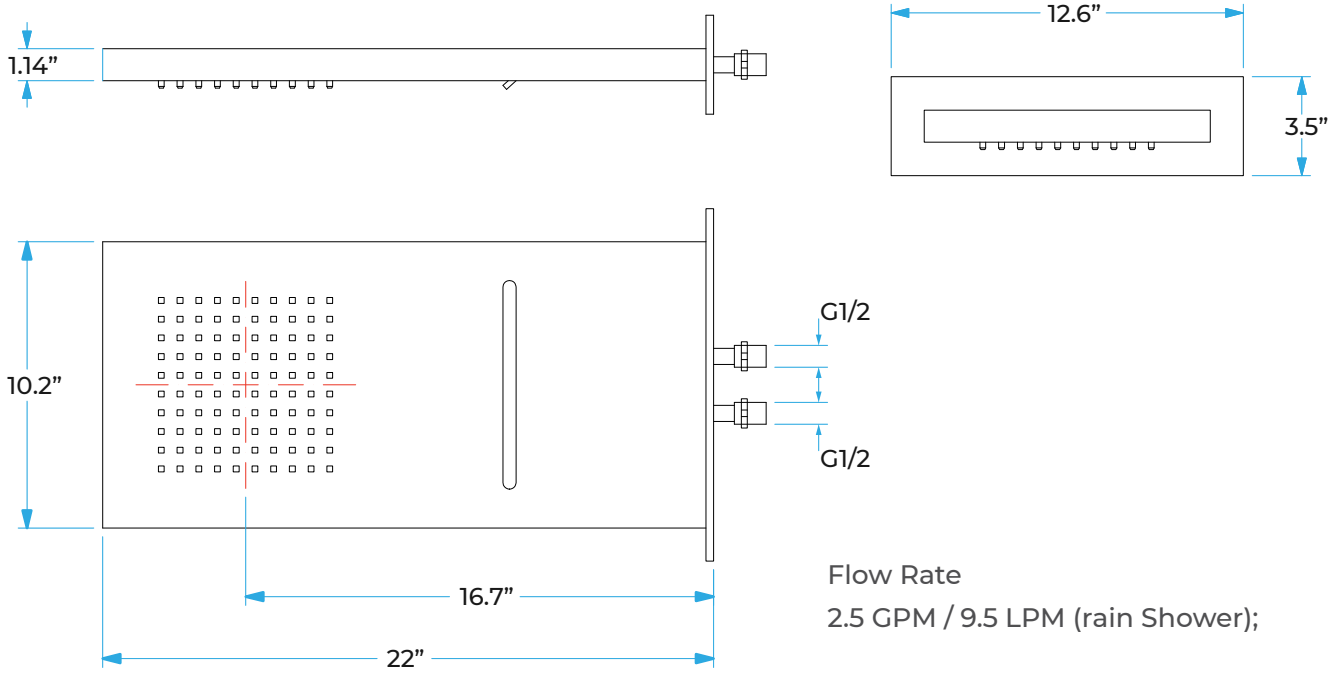

SÉNART WALL MOUNTED STAINLESS STEEL MATTE BLACK FINISHED BATHROOM RAINFALL WATERFALL SHOWER HEAD WITHOUT EMBEDDED BOX SPECIFICATIONS

Finish: Brushed Nickel
Feature: Waterfall
Shower Head Shape: Rectangle Spray Pattern: Rain, Waterfall Material: Stainless Steel
Flow Rate: 2.0 GPM / 7.6 LPM
Shower Head Diameter/Width: 10.63" (270mm)

All dimensions and specifications are nominal and may vary. Use actual products for accuracy in critical situations.